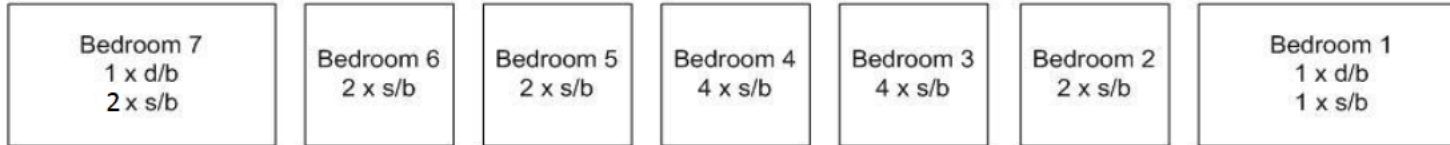

Ormond Ski Lodge - Room Guide

Upstairs room guide

Downstairs room guide

Legend:

d/b = double bed

s/b = single bed - single beds are configured as bunks