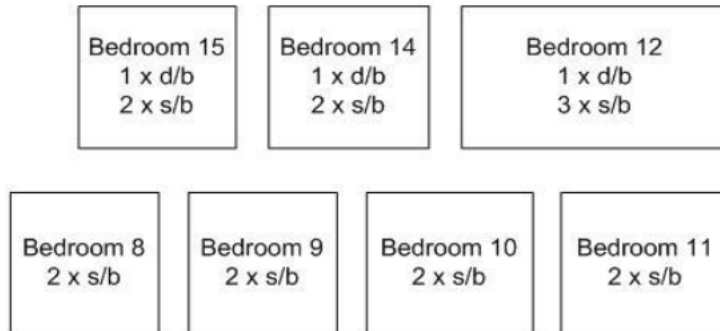

Ormond Ski Lodge - Room Guide

Upstairs room guide

Downstairs room guide

Legend:

d/b = double bed

s/b = single bed - single beds are configured as bunks